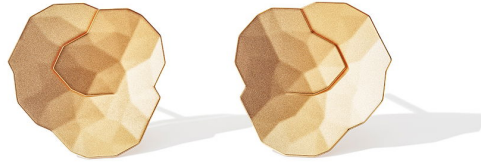

NIESSING

Produkt ID: N384020

Form/Name: JEWELRY EARRINGS

Category: EARRINGS

Collection: TOPIA

Material: Au 750

Niessing Color: Fine Rose

Texture: Velvet

Diameter: 15