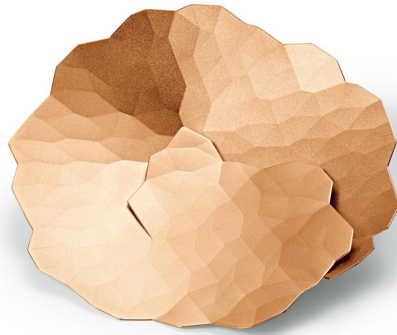

# NIESSING

Produkt ID: N295053

Form/Name: JEWELRY BROOCHES

Category: BROOCHES

Collection: TOPIA

Material: Au 750

Niessing Color: Fine Rose

Texture: Velvet

Diameter: 60