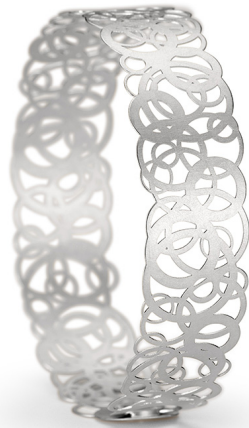

# NIESSING

Produkt ID: N272030

Form/Name: JEWELRY BRACELETS

Category: BRACELETS

Collection: ROSEUM

Material: Pt 950

Niessing Color: Platinum

Texture: Nature

Width: 14,3

Diameter: 57