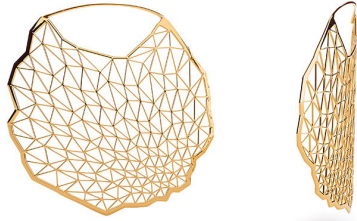

# NIESSING

Produkt ID: N384022

Form/Name: JEWELRY EARRINGS

Category: EARRINGS

Collection: TOPIA VISION

Material: Au 750

Niessing Color: Fine Rose

Texture: Gloss

Diameter: 43