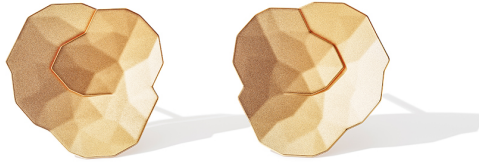

NIESSING

Produkt ID: N384020

Form/Name: JEWELRY EARRINGS

Category: EARRINGS

Collection: TOPIA

Material: Au 750

Niessing Color: Fine Rose

Texture: Velvet

Diameter: 15