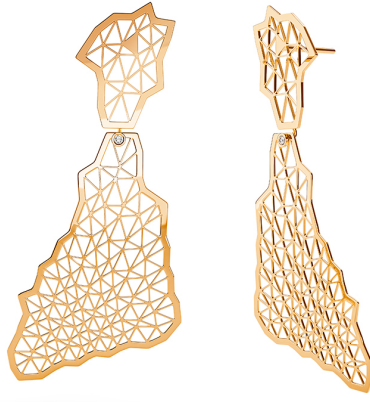

# NIESSING

Produkt ID: N384915

Form/Name: JEWELRY EARRINGS

Category: EARRINGS

Collection: TOPIA VISION

Material: Au 750

Niessing Color: Fine Rose

Texture: Gloss

Length: 53,5

Number of stones: 1

Cut: Brillant

Clarity: VS2

Color: G

Carat: 0,01