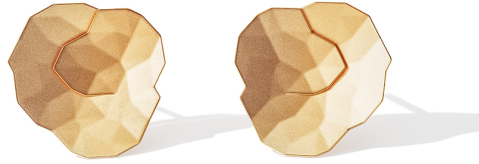

NIESSING

Produkt ID: N384020

Form/Name: JEWELRY EARRINGS

Category: EARRINGS

Collection: TOPIA

Material: Au 750

Niessing Color: Fine Rose

Texture: Velvet

Diameter: 15