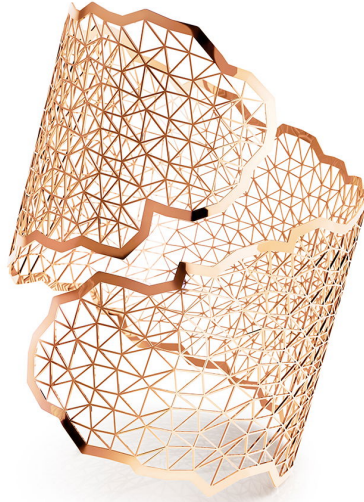

NIESSING

Produkt ID: N382030

Form/Name: JEWELRY BRACELETS

Category: BRACELETS

Collection: TOPIA VISION

Material: Au 750

Niessing Color: Classic Red

Texture: Gloss

Width: 47,8

Diameter: 56