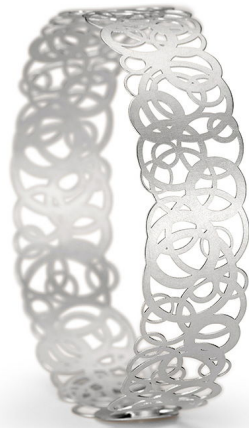

# NIESSING

Produkt ID: N272030

Form/Name: JEWELRY BRACELETS

Category: BRACELETS

Collection: ROSEUM

Material: Pt 950

Niessing Color: Platinum

Texture: Nature

Width: 14,3

Diameter: 57