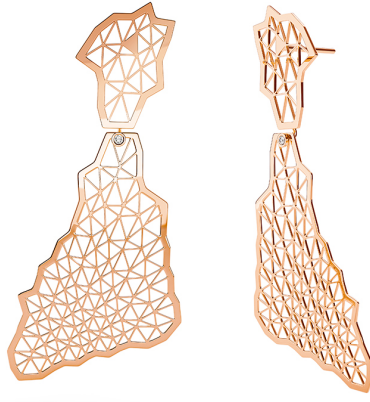

NIESSING

Produkt ID: N384915

Form/Name: JEWELRY EARRINGS

Category: EARRINGS

Collection: TOPIA VISION

Material: Au 750

Niessing Color: Classic Red

Texture: Gloss

Length: 53,5

Number of stones: 1

Cut: Brillant

Clarity: VS2

Color: G

Carat: 0,01