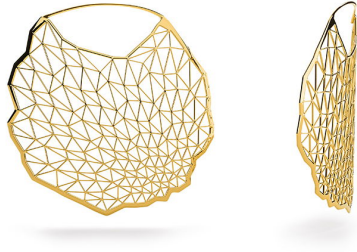

# NIESSING

Produkt ID: N384022

Form/Name: JEWELRY EARRINGS

Category: EARRINGS

Collection: TOPIA VISION

Material: Au 750

Niessing Color: Classic Yellow

Texture: Gloss

Diameter: 43