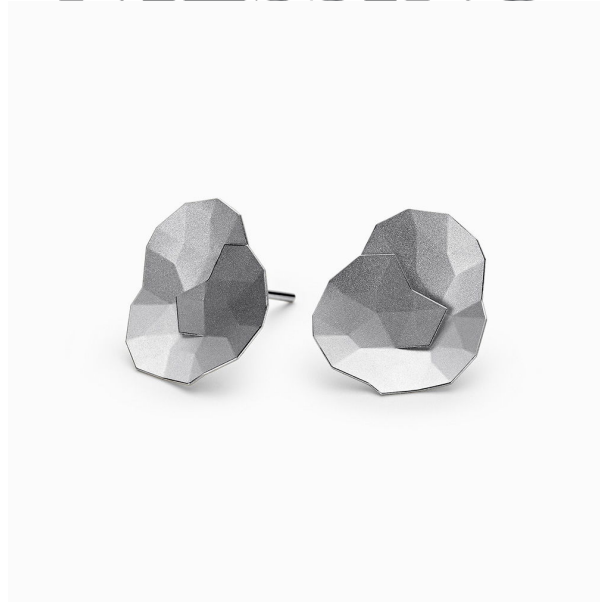

NIESSING

Produkt ID: N324054

Form/Name: JEWELRY EARRINGS

Category: EARRINGS

Collection: TOPIA

Material: Pt 950

Niessing Color: Platinum

Texture: Velvet

Length: 17