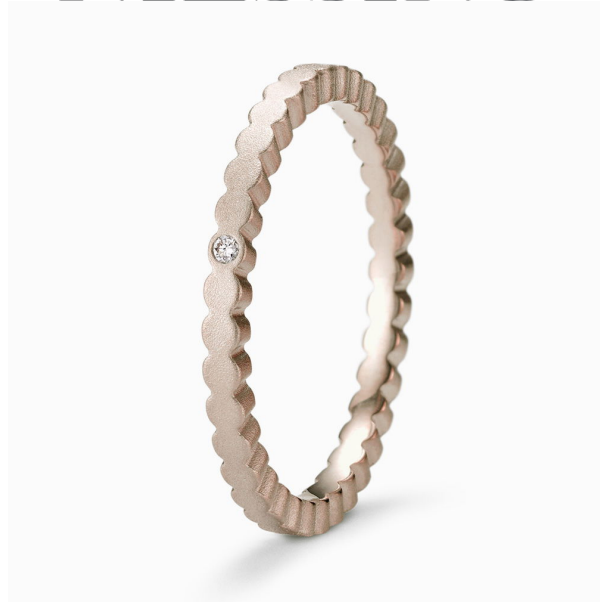

# NIESSING

Produkt ID: N351530

Form/Name: JEWELRY RINGS

Category: RINGS

Collection: ARCHITECTURE

Material: Au 750

Niessing Color: Rosewood

Texture: Velvet

Width: 1,8

Number of stones: 1

Cut: Brillant

Clarity: VS2

Color: G

Carat: 0,005