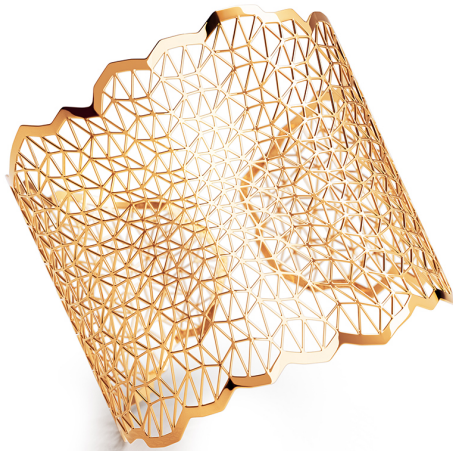

NIESSING

Produkt ID: N382020

Form/Name: JEWELRY BRACELETS

Category: BRACELETS

Collection: TOPIA VISION

Material: Au 750

Niessing Color: Fine Rose

Texture: Gloss

Diameter: 50