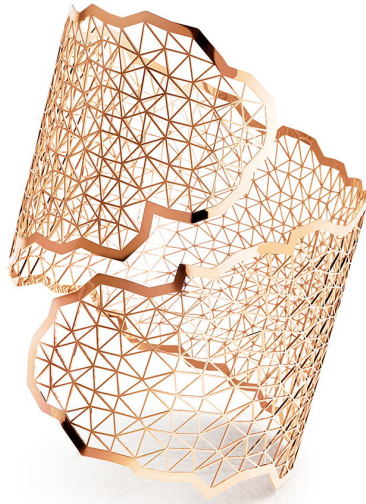

NIESSING

Produkt ID: N382030

Form/Name: JEWELRY BRACELETS

Category: BRACELETS

Collection: TOPIA VISION

Material: Au 750

Niessing Color: Classic Red

Texture: Gloss

Width: 47,8

Diameter: 53