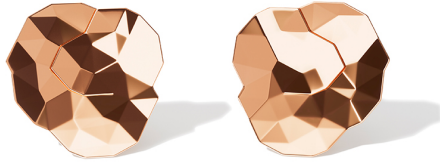

NIESSING

Produkt ID: N384020

Form/Name: JEWELRY EARRINGS

Category: EARRINGS

Collection: TOPIA

Material: Au 750

Niessing Color: Classic Red

Texture: Gloss

Diameter: 15