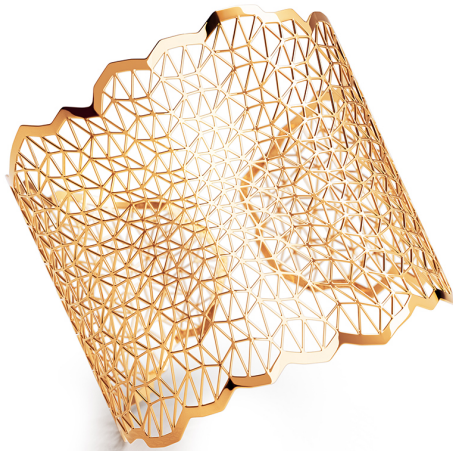

NIESSING

Produkt ID: N382020

Form/Name: JEWELRY BRACELETS

Category: BRACELETS

Collection: TOPIA VISION

Material: Au 750

Niessing Color: Fine Rose

Texture: Gloss

Width: 47,66

Diameter: 56