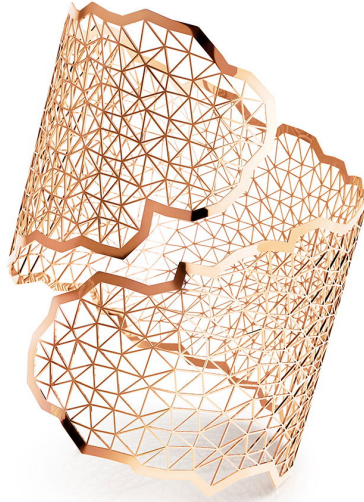

# NIESSING

Produkt ID: N382030

Form/Name: JEWELRY BRACELETS

Category: BRACELETS

Collection: TOPIA VISION

Material: Au 750

Niessing Color: Classic Red

Texture: Gloss

Width: 47,8

Diameter: 62