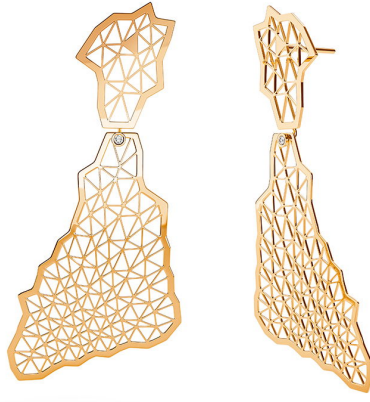

# NIESSING

Produkt ID: N384915

Form/Name: JEWELRY EARRINGS

Category: EARRINGS

Collection: TOPIA VISION

Material: Au 750

Niessing Color: Fine Rose

Texture: Gloss

Length: 53,5

Number of stones: 1

Cut: Brillant

Clarity: VS2

Color: G

Carat: 0,01