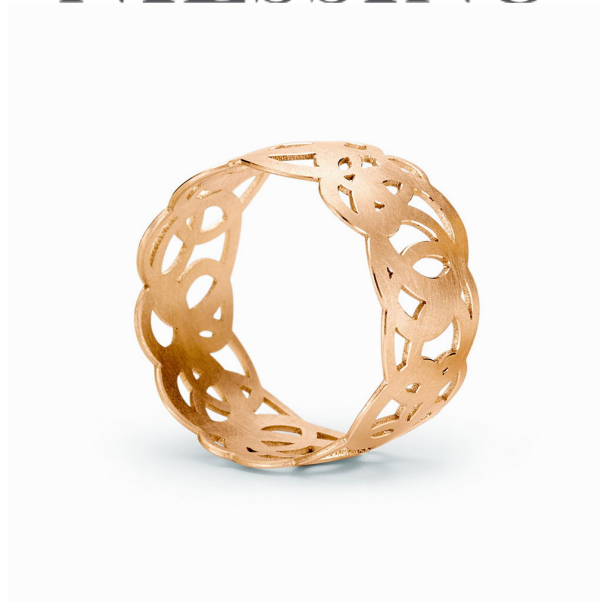

NIESSING

Produkt ID: N281580

Form/Name: JEWELRY RINGS

Category: RINGS

Collection: ROSEUM

Material: Au 750

Niessing Color: Fine Rose

Texture: Nature

Width: 10,5