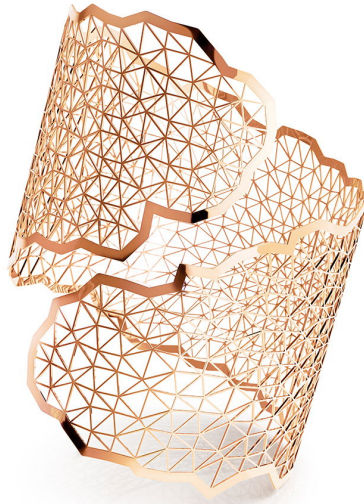

# NIESSING

Produkt ID: N382030

Form/Name: JEWELRY BRACELETS

Category: BRACELETS

Collection: TOPIA VISION

Material: Au 750

Niessing Color: Classic Red

Texture: Gloss

Width: 47,8

Diameter: 50