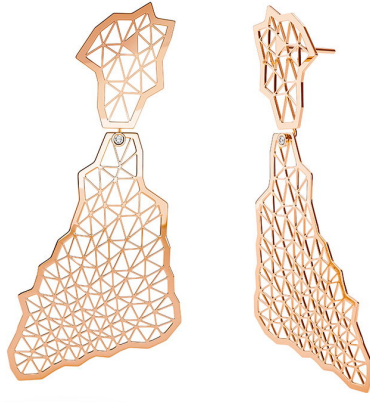

NIESSING

Produkt ID: N384915

Form/Name: JEWELRY EARRINGS

Category: EARRINGS

Collection: TOPIA VISION

Material: Au 750

Niessing Color: Classic Red

Texture: Gloss

Length: 53,5

Number of stones: 1

Cut: Brillant

Clarity: VS2

Color: G

Carat: 0,01