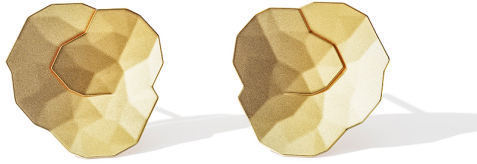

NIESSING

Produkt ID: N384020

Form/Name: JEWELRY EARRINGS

Category: EARRINGS

Collection: TOPIA

Material: Au 750

Niessing Color: Classic Yellow

Texture: Velvet

Diameter: 15