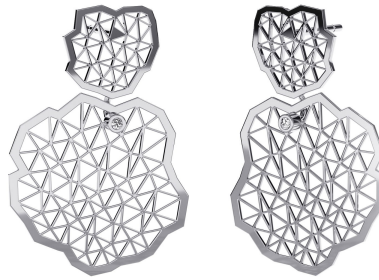

NIESSING

Produkt ID: N414920

Form/Name: JEWELRY EARRINGS

Category: EARRINGS

Collection: TOPIA VISION

Material: Pt 950

Niessing Color: Platinum

Texture: Gloss

Length: 30

Number of stones: 1

Cut: Brillant

Clarity: VS2

Color: G

Carat: 0,01