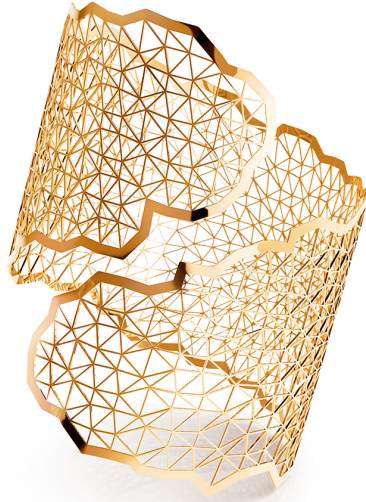

NIESSING

Produkt ID: N382030

Form/Name: JEWELRY BRACELETS

Category: BRACELETS

Collection: TOPIA VISION

Material: Au 750

Niessing Color: Fine Rose

Texture: Gloss

Width: 47,8

Diameter: 56