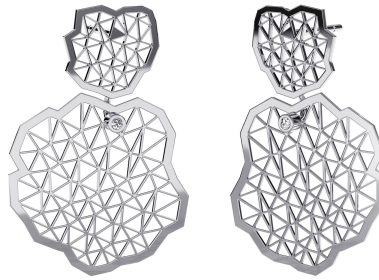

NIESSING

Produkt ID: N414920

Form/Name: Jewelry EARRINGS

Category: EARRINGS

Collection: TOPIA VISION

Length: 30

Material: Pt 950

Niessing Color: Platinum

Texture: Gloss

Number of stones: 1

Cut: Brillant

Carat: 0,01

Color: G

Clarity: VS2