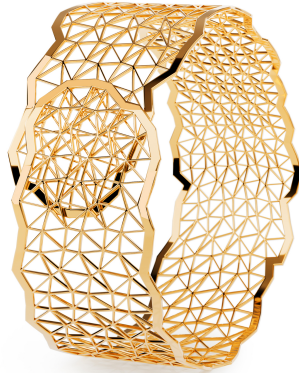

NIESSING

Produkt ID: N412010

Form/Name: JEWELRY BRACELETS

Category: BRACELETS

Collection: TOPIA VISION

Material: Au 750

Niessing Color: Fine Rose

Texture: Gloss

Width: 27

Diameter: 50