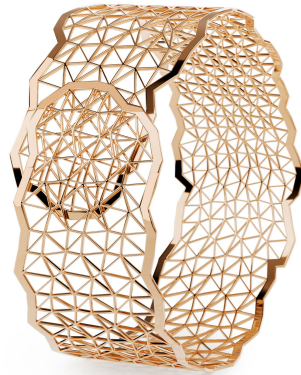

# NIESSING

Produkt ID: N412010

Form/Name: JEWELRY BRACELETS

Category: BRACELETS

Collection: TOPIA VISION

Material: Au 750

Niessing Color: Rosewood

Texture: Gloss

Width: 27

Diameter: 53