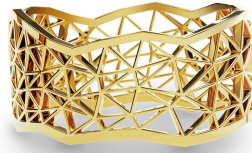

# NIESSING

Produkt ID: N411010

Form/Name: JEWELRY RINGS

Category: RINGS

Collection: TOPIA VISION

Material: Au 750

Niessing Color: Classic Yellow

Texture: Gloss

Width: 10