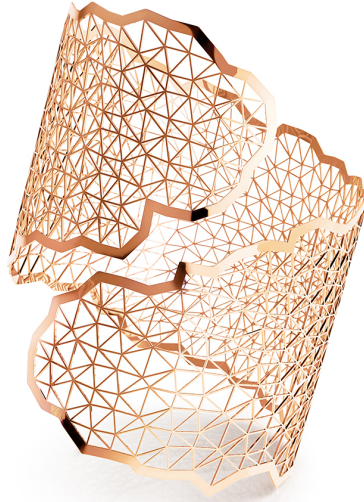

NIESSING

Produkt ID: N382030

Form/Name: JEWELRY BRACELETS

Category: BRACELETS

Collection: TOPIA VISION

Material: Au 750

Niessing Color: Classic Red

Texture: Gloss

Width: 47,8

Diameter: 59