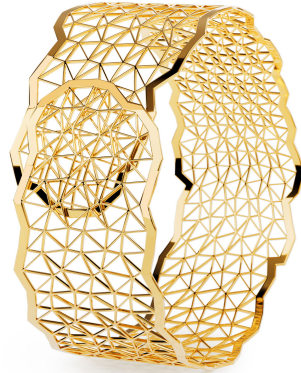

NIESSING

Produkt ID: N412010

Form/Name: JEWELRY BRACELETS

Category: BRACELETS

Collection: TOPIA VISION

Material: Au 750

Niessing Color: Classic Yellow

Texture: Gloss

Width: 27

Diameter: 50