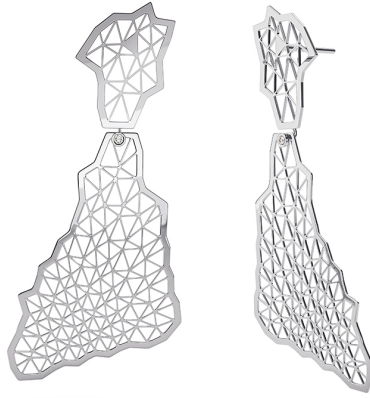

NIESSING

Produkt ID: N384915

Form/Name: JEWELRY EARRINGS

Category: EARRINGS

Collection: TOPIA VISION

Material: Pt 950

Niessing Color: Platinum

Texture: Gloss

Length: 53,5

Number of stones: 1

Cut: Brillant

Clarity: VS2

Color: G

Carat: 0,01