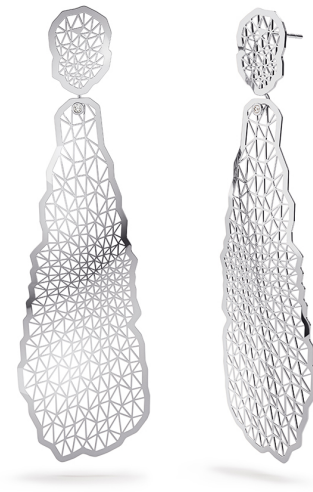

NIESSING

Produkt ID: N384910

Form/Name: JEWELRY EARRINGS

Category: EARRINGS

Collection: TOPIA VISION

Material: Pt 950

Niessing Color: Platinum

Texture: Gloss

Length: 76,5

Number of stones: 1

Cut: Brillant

Clarity: VS2

Color: G

Carat: 0,01