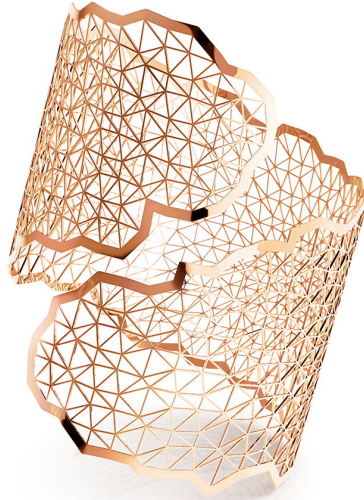

NIESSING

Produkt ID: N382030

Form/Name: JEWELRY BRACELETS

Category: BRACELETS

Collection: TOPIA VISION

Material: Au 750

Niessing Color: Classic Red

Texture: Gloss

Width: 47,8

Diameter: 53