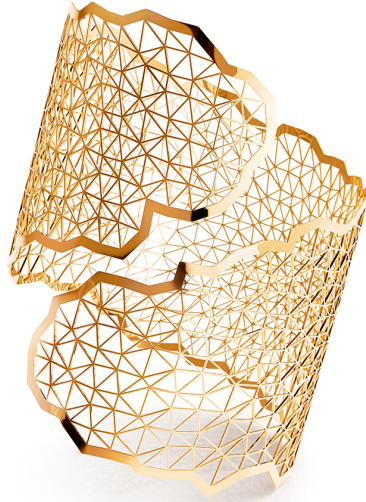

NIESSING

Produkt ID: N382030

Form/Name: JEWELRY BRACELETS

Category: BRACELETS

Collection: TOPIA VISION

Material: Au 750

Niessing Color: Fine Rose

Texture: Gloss

Width: 47,8

Diameter: 50