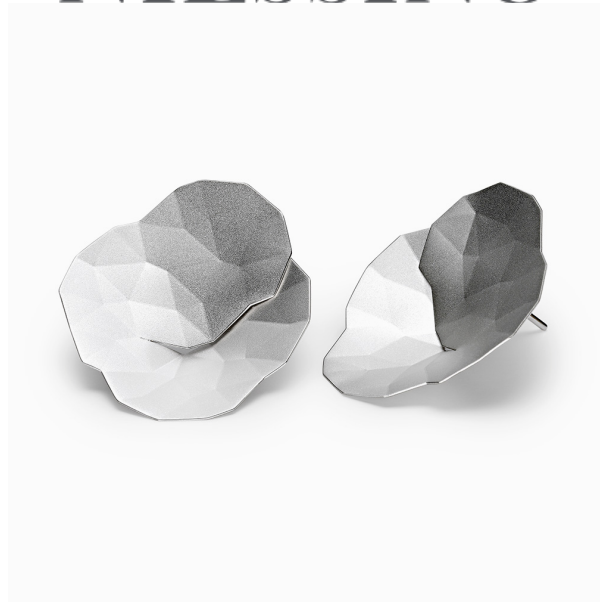

NIESSING

Produkt ID: N294056

Form/Name: JEWELRY EARRINGS

Category: EARRINGS

Collection: TOPIA

Material: Pt 950

Niessing Color: Platinum

Texture: Velvet

Diameter: 30