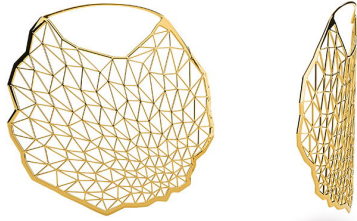

NIESSING

Produkt ID: N384022

Form/Name: JEWELRY EARRINGS

Category: EARRINGS

Collection: TOPIA VISION

Material: Au 750

Niessing Color: Classic Yellow

Texture: Gloss

Diameter: 43