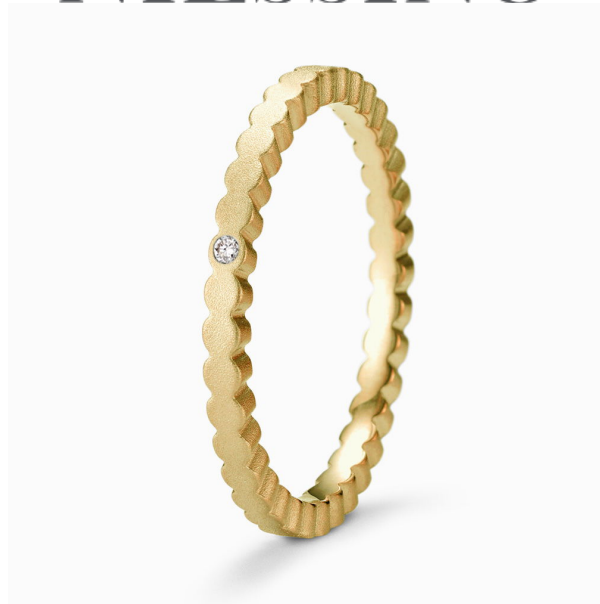

# NIESSING

Produkt ID: N351531

Form/Name: JEWELRY RINGS

Category: RINGS

Collection: ARCHITECTURE

Material: Au 750

Niessing Color: Solaris5

Texture: Velvet

Width: 1,8

Number of stones: 1

Cut: Brillant

Clarity: VS2

Color: G

Carat: 0,005