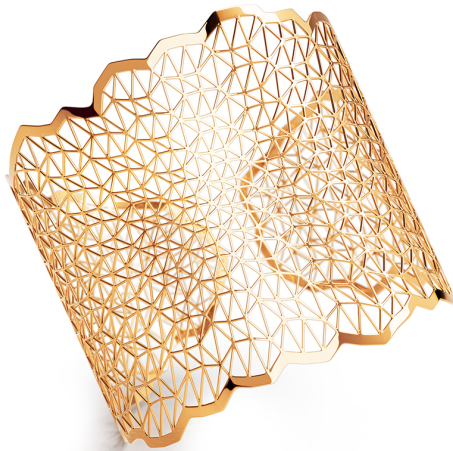

# NIESSING

Produkt ID: N382020

Form/Name: JEWELRY BRACELETS

Category: BRACELETS

Collection: TOPIA VISION

Material: Au 750

Niessing Color: Fine Rose

Texture: Gloss

Diameter: 50