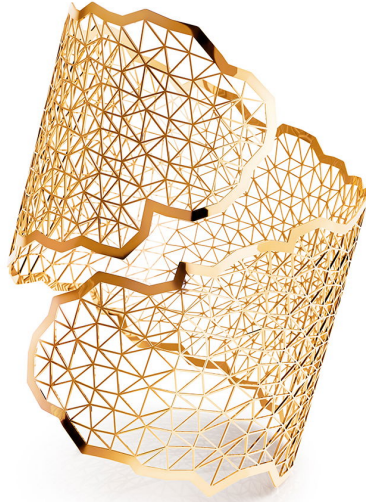

# NIESSING

Produkt ID: N382030

Form/Name: JEWELRY BRACELETS

Category: BRACELETS

Collection: TOPIA VISION

Material: Au 750

Niessing Color: Fine Rose

Texture: Gloss

Width: 47,8

Diameter: 50