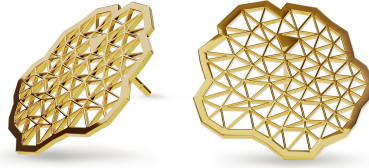

# NIESSING

Produkt ID: N414020

Form/Name: JEWELRY EARRINGS

Category: EARRINGS

Collection: TOPIA VISION

Diameter: 21

Material: Au 750

Niessing Color: Classic Yellow

Texture: Gloss