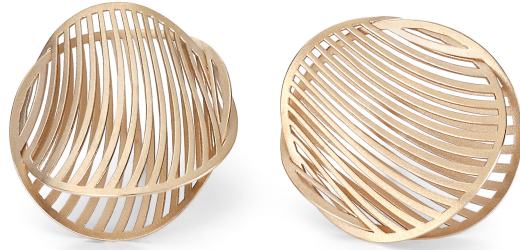

# NIESSING

Produkt ID: N334020-SF

Form/Name: JEWELRY EARRINGS

Category: EARRINGS

Collection: MIRAGE

Material: Au 750

Niessing Color: Classic Red

Texture: Velvet

Diameter: 20