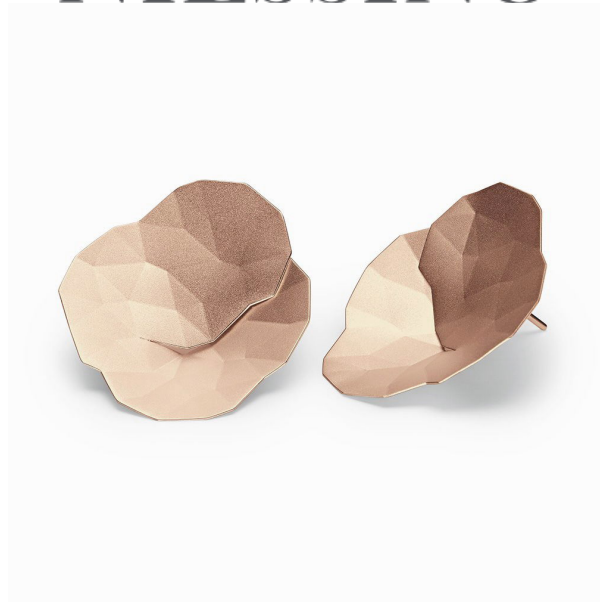

NIESSING

Produkt ID: N294056

Form/Name: JEWELRY EARRINGS

Category: EARRINGS

Collection: TOPIA

Material: Au 750

Niessing Color: Rosewood

Texture: Velvet

Diameter: 30