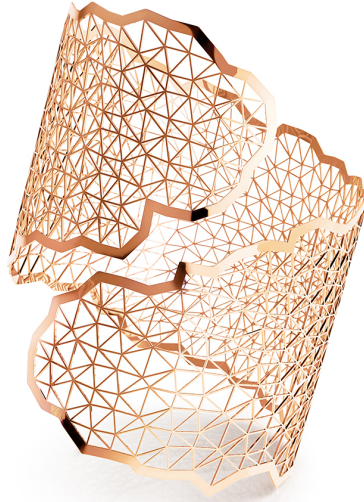

# NIESSING

Produkt ID: N382030

Form/Name: JEWELRY BRACELETS

Category: BRACELETS

Collection: TOPIA VISION

Width: 47,8

Diameter: 53

Material: Au 750

Niessing Color: Classic Red

Texture: Gloss