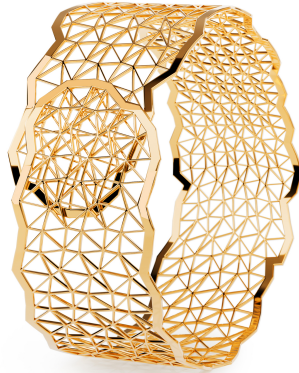

NIESSING

Produkt ID: N412010

Form/Name: JEWELRY BRACELETS

Category: BRACELETS

Collection: TOPIA VISION

Width: 27

Diameter: 62

Material: Au 750

Niessing Color: Fine Rose

Texture: Gloss