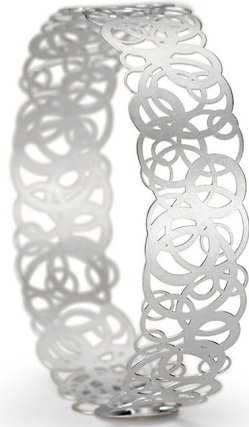

# NIESSING

Produkt ID: N272030

Form/Name: JEWELRY BRACELETS

Category: BRACELETS

Collection: ROSEUM

Material: Pt 950

Niessing Color: Platinum

Texture: Nature

Width: 14,3

Diameter: 57