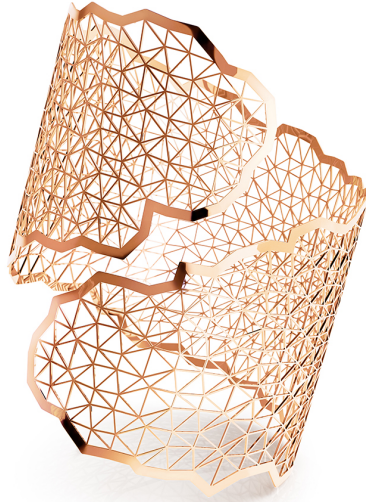

NIESSING

Produkt ID: N382030

Form/Name: JEWELRY BRACELETS

Category: BRACELETS

Collection: TOPIA VISION

Material: Au 750

Niessing Color: Classic Red

Texture: Gloss

Width: 47,8

Diameter: 59