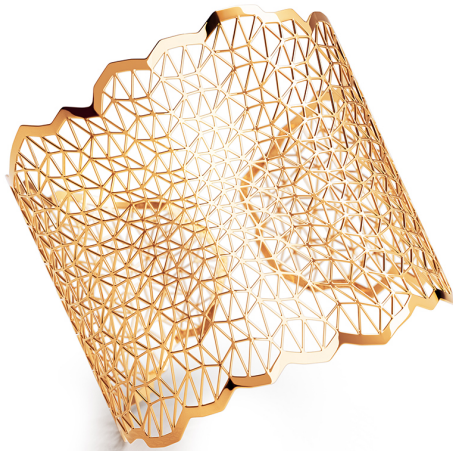

# NIESSING

Produkt ID: N382020

Form/Name: JEWELRY BRACELETS

Category: BRACELETS

Collection: TOPIA VISION

Width: 47,66

Diameter: 50

Material: Au 750

Niessing Color: Fine Rose

Texture: Gloss