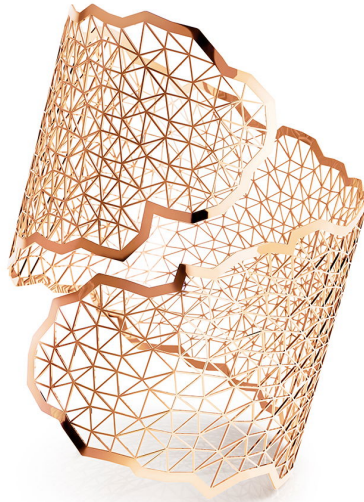

# NIESSING

Produkt ID: N382030

Form/Name: JEWELRY BRACELETS

Category: BRACELETS

Collection: TOPIA VISION

Material: Au 750

Niessing Color: Classic Red

Texture: Gloss

Width: 47,8

Diameter: 56