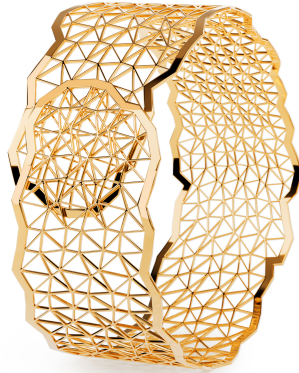

# NIESSING

Produkt ID: N412010

Form/Name: JEWELRY BRACELETS

Category: BRACELETS

Collection: TOPIA VISION

Width: 27

Diameter: 62

Material: Au 750

Niessing Color: Fine Rose

Texture: Gloss